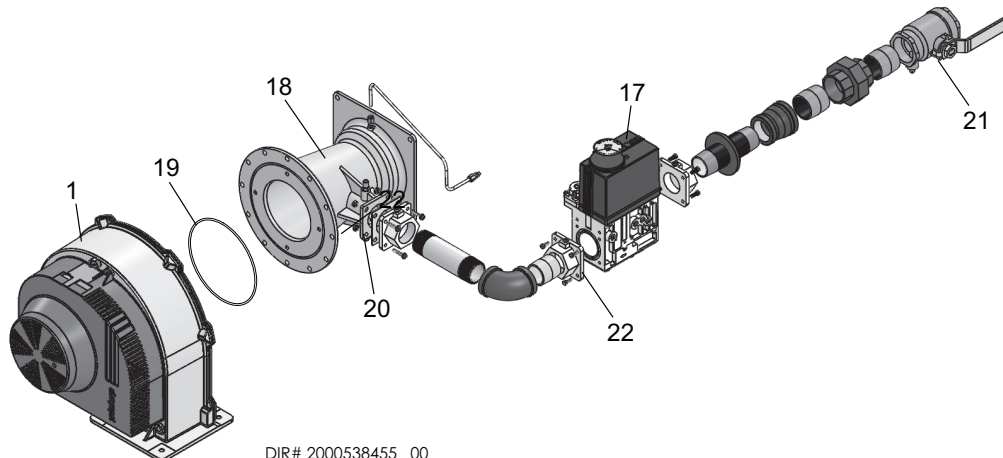

CONTROL PANEL

HEAT EXCHANGER ASSEMBLY

GAS TRAIN ASSEMBLY

ITEM NO.	PART NO.	DESCRIPTION	MODEL NO.
CONTROLS			
1	100145022	FAN ASSEMBLY	1501-2001
2	100208376*	PRESSURE SWITCH, 0.12" WATER COLUMN	1501-2001-M9
2	100208380*	PRESSURE SWITCH, 1.05" WATER COLUMN	1501/2001-B9
2	100288424*	PRESSURE SWITCH, 1.20" WATER COLUMN	1701-B9
3	100274823	LOW VOLTAGE CONNECTION BOARD	ALL
3	100208481	LOW VOLTAGE CONNECTION BOARD	ALL
4	100311038*	DISPLAY INTERFACE ASSEMBLY	ALL
-	100311232	GASKET, USER INTERFACE DISPLAY	ALL
5	100293702*	MAIN CONTROL BOARD	ALL
6	100208242	ON / OFF SWITCH W/ I-O SYMBOL	ALL
7	100208179	LIMIT, HIGH, ADJ, AUTO RESET, 110-230 DEG.	ALL
8	100208230	TRANSFORMER, 24V, 40VA	ALL
9	100208509*	RELAY, 120VAC, 60HZ, 10.8 AMP	ALL
10	100208653*	FLOW SWITCH W/ PADDLE, INDOOR	ALL
GAS TRAIN ASSEMBLIES			
11	100135330	MAIN BURNER ASSEMBLY	1501
11	100135331	MAIN BURNER ASSEMBLY	1701
11	100135332	MAIN BURNER ASSEMBLY	2001
12	100208332	SIGHT GLASS, BURNER	ALL
13	100165937*	IGNITOR, HOT SURFACE	ALL
14	100208087	GASKET, IGNITOR	ALL
15	100208102*	GASKET, FAN	ALL
16	100208094*	GASKET, BURNER	ALL
17	100172024	GAS VALVE ASSEMBLY, NATURAL	1501
17	100172025	GAS VALVE ASSEMBLY, NATURAL	1701
17	100172026	GAS VALVE ASSEMBLY, NATURAL	2001
17	100171939	GAS VALVE ASSEMBLY, LP	1501
17	100171940	GAS VALVE ASSEMBLY, LP	1701
17	100171941	GAS VALVE ASSEMBLY, LP	2001
18	100294592	VENTURI ASSEMBLY	1501-1701
18	100274223	VENTURI ASSEMBLY	2001
19	100233698*	GASKET, FAN / VENTURI	ALL
20	100208105*	GASKET, FLANGE VENTURI	ALL
21	100288549	1-1/2" GAS SHUT-OFF VALVE W/ TAP	ALL
22	100322624	FLANGE, GAS VALVE, 1-1/4" NPT	ALL
HEAT EXCHANGERS			
23	100288575	FLANGE, PRIMARY, HEAT EXCHANGER	ALL
24	100233672	GASKET, TOP HEADER FLANGE	ALL
25	100147444	HEAT EXCHANGER (H)	1501
25	100147445	HEAT EXCHANGER (H)	1701
25	100147446	HEAT EXCHANGER (H)	2001
25	100147447	HEAT EXCHANGER (H), CUPRO	1501
25	100147448	HEAT EXCHANGER (H), CUPRO	1701
25	100147449	HEAT EXCHANGER (H), CUPRO	2001
26	100141598	DRAIN VALVE KIT	ALL
27	100233496*	HIGH LIMIT THERMOSTAT BULB WELL, 3/4 NPT	ALL
28	100233695*	HIGH LIMIT THERMOSTAT BULB WELL, 3/8 NPT	ALL
29	100290360	V-BAFFLE (24)	1501
29	100290391	V-BAFFLE (24)	1701
29	100290392	V-BAFFLE (24)	2001
30	100154193	RETAINER, V-BAFFLE	ALL
31	100208063*	FILTER - 16" X 16" X 1"	ALL