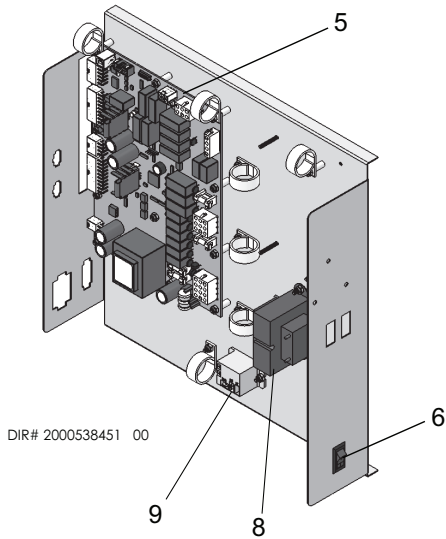

CONTROL PANEL

HEAT EXCHANGER ASSEMBLY

GAS TRAIN ASSEMBLY

ITEM NO.	PART NO.	DESCRIPTION	MODEL NO.
CONTROLS			
1	100145022	FAN ASSEMBLY	1501-2001
2	100208376*	PRESSURE SWITCH, 0.12" WATER COLUMN	1501-2001-M9
2	100208380*	PRESSURE SWITCH, 1.05" WATER COLUMN	1501/2001-B9
2	100288424*	PRESSURE SWITCH, 1.20" WATER COLUMN	1701-B9
3	100274823	LOW VOLTAGE CONNECTION BOARD	ALL
3	100208481	LOW VOLTAGE CONNECTION BOARD	ALL
4	100311038*	DISPLAY INTERFACE ASSEMBLY	ALL
-	100311232	GASKET, USER INTERFACE DISPLAY	ALL
5	100293702*	MAIN CONTROL BOARD	ALL
6	100208242	ON / OFF SWITCH W/ I-O SYMBOL	ALL
7	100208179	LIMIT, HIGH, ADJ, AUTO RESET, 110-230 DEG.	ALL
8	100208230	TRANSFORMER, 24V, 40VA	ALL
9	100208509*	RELAY, 120VAC, 60HZ, 10.8 AMP	ALL
10	100208653*	FLOW SWITCH W/ PADDLE, INDOOR	ALL
GAS TRAIN ASSEMBLIES			
11	100135330	MAIN BURNER ASSEMBLY	1501
11	100135331	MAIN BURNER ASSEMBLY	1701
11	100135332	MAIN BURNER ASSEMBLY	2001
12	100208332	SIGHT GLASS, BURNER	ALL
13	100165937*	IGNITOR, HOT SURFACE	ALL
14	100208087	GASKET, IGNITOR	ALL
15	100208102*	GASKET, FAN	ALL
16	100208094*	GASKET, BURNER	ALL
17	100172024	GAS VALVE ASSEMBLY, NATURAL	1501
17	100172025	GAS VALVE ASSEMBLY, NATURAL	1701
17	100172026	GAS VALVE ASSEMBLY, NATURAL	2001
17	100171939	GAS VALVE ASSEMBLY, LP	1501
17	100171940	GAS VALVE ASSEMBLY, LP	1701
17	100171941	GAS VALVE ASSEMBLY, LP	2001
18	100294592	VENTURI ASSEMBLY	1501-1701
18	100274223	VENTURI ASSEMBLY	2001
19	100233698*	GASKET, FAN / VENTURI	ALL
20	100208105*	GASKET, FLANGE VENTURI	ALL
21	100288549	1-1/2" GAS SHUT-OFF VALVE W/ TAP	ALL
22	100322624	FLANGE, GAS VALVE, 1-1/4" NPT	ALL
HEAT EXCHANGERS			
23	100288575	FLANGE, PRIMARY, HEAT EXCHANGER	ALL
24	100233672	GASKET, TOP HEADER FLANGE	ALL
25	100147444	HEAT EXCHANGER (H)	1501
25	100147445	HEAT EXCHANGER (H)	1701
25	100147446	HEAT EXCHANGER (H)	2001
25	100147447	HEAT EXCHANGER (H), CUPRO	1501
25	100147448	HEAT EXCHANGER (H), CUPRO	1701
25	100147449	HEAT EXCHANGER (H), CUPRO	2001
26	100141598	DRAIN VALVE KIT	ALL
27	100233496*	HIGH LIMIT THERMOSTAT BULB WELL, 3/4 NPT	ALL
28	100233695*	HIGH LIMIT THERMOSTAT BULB WELL, 3/8 NPT	ALL
29	100290360	V-BAFFLE (24)	1501
29	100290391	V-BAFFLE (24)	1701
29	100290392	V-BAFFLE (24)	2001
30	100154193	RETAINER, V-BAFFLE	ALL
31	100208063*	FILTER - 16" X 16" X 1"	ALL