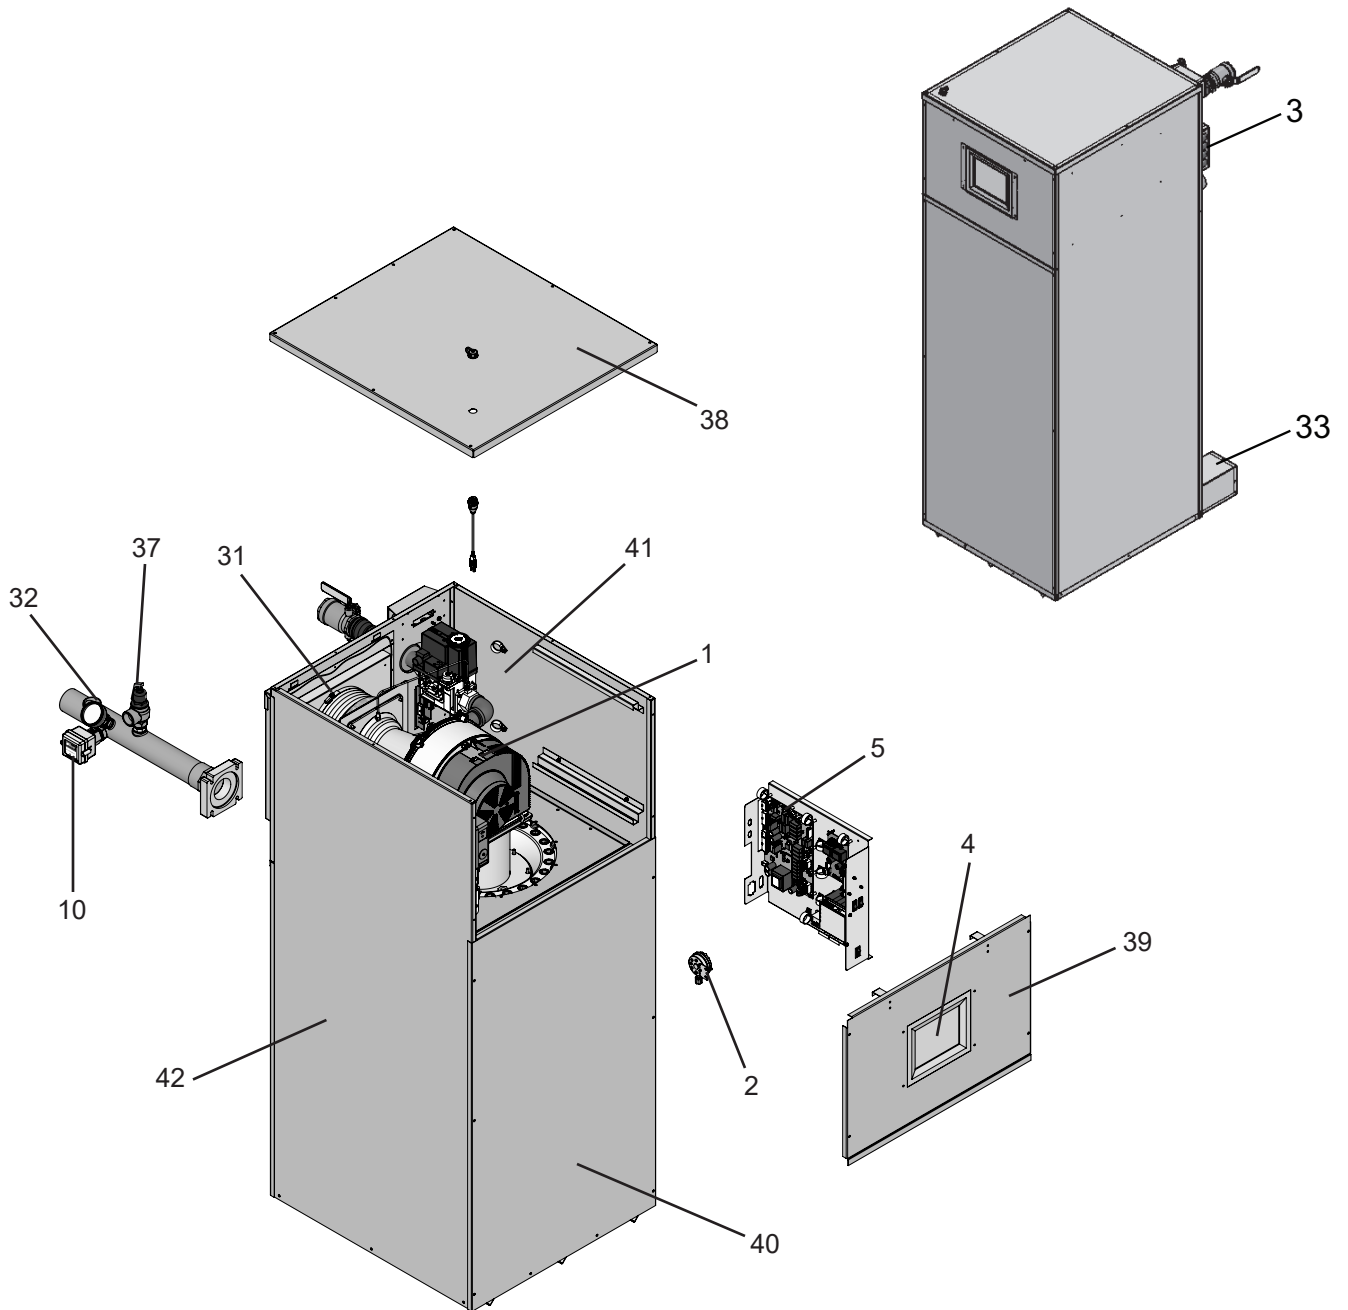

CONTROL PANEL

HEAT EXCHANGER ASSEMBLY

GAS TRAIN ASSEMBLY

ITEM NO.	PART NO.	DESCRIPTION	MODEL NO.
CONTROLS			
1	100145022	FAN ASSEMBLY	1501-2001
2	100208376*	PRESSURE SWITCH, 0.12" WATER COLUMN	1501-2001-M9
2	100208380*	PRESSURE SWITCH, 1.05" WATER COLUMN	1501/2001-B9
2	100288424*	PRESSURE SWITCH, 1.20" WATER COLUMN	1701-B9
3	100274823	LOW VOLTAGE CONNECTION BOARD	ALL
3	100208481	LOW VOLTAGE CONNECTION BOARD	ALL
4	100311038*	DISPLAY INTERFACE ASSEMBLY	ALL
-	100311232	GASKET, USER INTERFACE DISPLAY	ALL
5	100293702*	MAIN CONTROL BOARD	ALL
6	100208242	ON / OFF SWITCH W/ I-O SYMBOL	ALL
7	100208179	LIMIT, HIGH, ADJ, AUTO RESET, 110-230 DEG.	ALL
8	100208230	TRANSFORMER, 24V, 40VA	ALL
9	100208509*	RELAY, 120VAC, 60HZ, 10.8 AMP	ALL
10	100208653*	FLOW SWITCH W/ PADDLE, INDOOR	ALL
GAS TRAIN ASSEMBLIES			
11	100135330	MAIN BURNER ASSEMBLY	1501
11	100135331	MAIN BURNER ASSEMBLY	1701
11	100135332	MAIN BURNER ASSEMBLY	2001
12	100208332	SIGHT GLASS, BURNER	ALL
13	100165937*	IGNITOR, HOT SURFACE	ALL
14	100208087	GASKET, IGNITOR	ALL
15	100208102*	GASKET, FAN	ALL
16	100208094*	GASKET, BURNER	ALL
17	100172024	GAS VALVE ASSEMBLY, NATURAL	1501
17	100172025	GAS VALVE ASSEMBLY, NATURAL	1701
17	100172026	GAS VALVE ASSEMBLY, NATURAL	2001
17	100171939	GAS VALVE ASSEMBLY, LP	1501
17	100171940	GAS VALVE ASSEMBLY, LP	1701
17	100171941	GAS VALVE ASSEMBLY, LP	2001
18	100294592	VENTURI ASSEMBLY	1501-1701
18	100274223	VENTURI ASSEMBLY	2001
19	100233698*	GASKET, FAN / VENTURI	ALL
20	100208105*	GASKET, FLANGE VENTURI	ALL
21	100288549	1-1/2" GAS SHUT-OFF VALVE W/ TAP	ALL
22	100322624	FLANGE, GAS VALVE, 1-1/4" NPT	ALL
HEAT EXCHANGERS			
23	100288575	FLANGE, PRIMARY, HEAT EXCHANGER	ALL
24	100233672	GASKET, TOP HEADER FLANGE	ALL
25	100147444	HEAT EXCHANGER (H)	1501
25	100147445	HEAT EXCHANGER (H)	1701
25	100147446	HEAT EXCHANGER (H)	2001
25	100147447	HEAT EXCHANGER (H), CUPRO	1501
25	100147448	HEAT EXCHANGER (H), CUPRO	1701
25	100147449	HEAT EXCHANGER (H), CUPRO	2001
26	100141598	DRAIN VALVE KIT	ALL
27	100233496*	HIGH LIMIT THERMOSTAT BULB WELL, 3/4 NPT	ALL
28	100233695*	HIGH LIMIT THERMOSTAT BULB WELL, 3/8 NPT	ALL
29	100290360	V-BAFFLE (24)	1501
29	100290391	V-BAFFLE (24)	1701
29	100290392	V-BAFFLE (24)	2001
30	100154193	RETAINER, V-BAFFLE	ALL
31	100208063*	FILTER - 16" X 16" X 1"	ALL