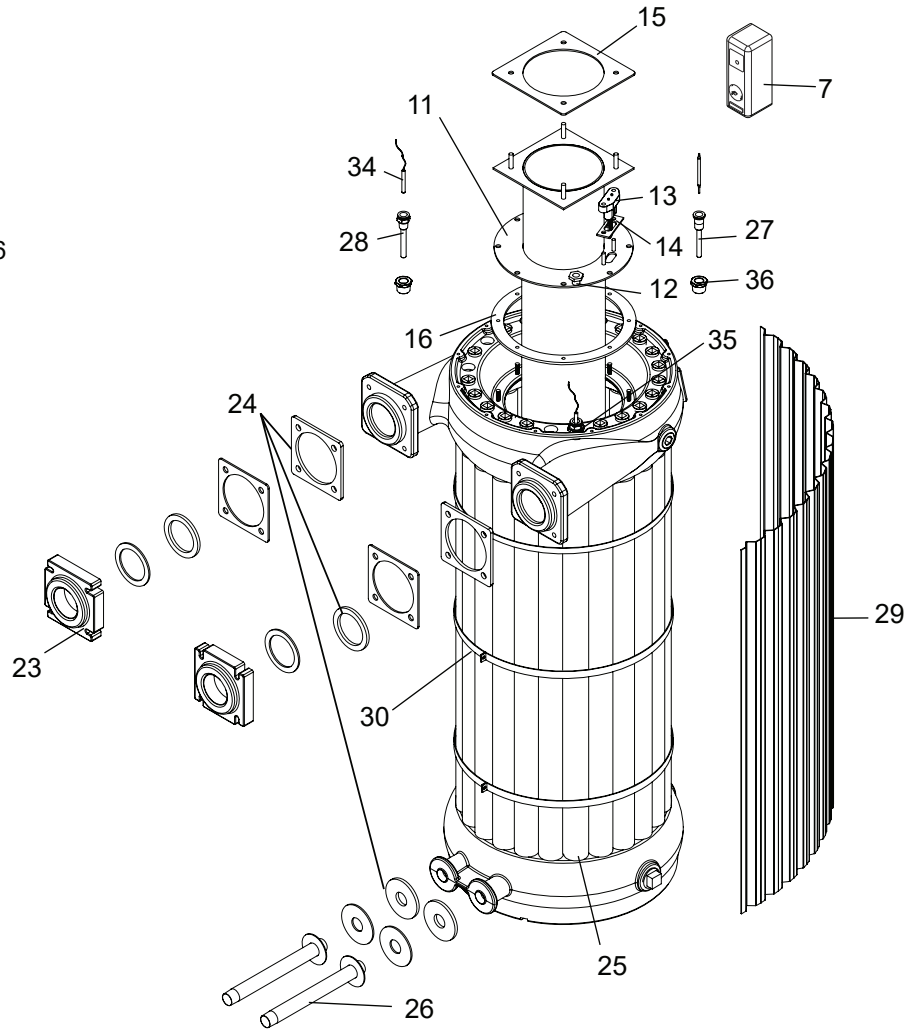

CONTROL PANEL

HEAT EXCHANGER ASSEMBLY

GAS TRAIN ASSEMBLY

ITEM NO.	PART NO.	DESCRIPTION	MODEL NO.
CONTROLS			
1	100145022	FAN ASSEMBLY	1501-2001
2	100208376*	PRESSURE SWITCH, 0.12" WATER COLUMN	1501-2001-M9
2	100208380*	PRESSURE SWITCH, 1.05" WATER COLUMN	1501/2001-B9
2	100288424*	PRESSURE SWITCH, 1.20" WATER COLUMN	1701-B9
3	100274823	LOW VOLTAGE CONNECTION BOARD	ALL
3	100208481	LOW VOLTAGE CONNECTION BOARD	ALL
4	100311038*	DISPLAY INTERFACE ASSEMBLY	ALL
-	100311232	GASKET, USER INTERFACE DISPLAY	ALL
5	100293702*	MAIN CONTROL BOARD	ALL
6	100208242	ON / OFF SWITCH W/ I-O SYMBOL	ALL
7	100208179	LIMIT, HIGH, ADJ, AUTO RESET, 110-230 DEG.	ALL
8	100208230	TRANSFORMER, 24V, 40VA	ALL
9	100208509*	RELAY, 120VAC, 60HZ, 10.8 AMP	ALL
10	100208653*	FLOW SWITCH W/ PADDLE, INDOOR	ALL
GAS TRAIN ASSEMBLIES			
11	100135330	MAIN BURNER ASSEMBLY	1501
11	100135331	MAIN BURNER ASSEMBLY	1701
11	100135332	MAIN BURNER ASSEMBLY	2001
12	100208332	SIGHT GLASS, BURNER	ALL
13	100165937*	IGNITOR, HOT SURFACE	ALL
14	100208087	GASKET, IGNITOR	ALL
15	100208102*	GASKET, FAN	ALL
16	100208094*	GASKET, BURNER	ALL
17	100172024	GAS VALVE ASSEMBLY, NATURAL	1501
17	100172025	GAS VALVE ASSEMBLY, NATURAL	1701
17	100172026	GAS VALVE ASSEMBLY, NATURAL	2001
17	100171939	GAS VALVE ASSEMBLY, LP	1501
17	100171940	GAS VALVE ASSEMBLY, LP	1701
17	100171941	GAS VALVE ASSEMBLY, LP	2001
18	100294592	VENTURI ASSEMBLY	1501-1701
18	100274223	VENTURI ASSEMBLY	2001
19	100233698*	GASKET, FAN / VENTURI	ALL
20	100208105*	GASKET, FLANGE VENTURI	ALL
21	100288549	1-1/2" GAS SHUT-OFF VALVE W/ TAP	ALL
22	100322624	FLANGE, GAS VALVE, 1-1/4" NPT	ALL
HEAT EXCHANGERS			
23	100288575	FLANGE, PRIMARY, HEAT EXCHANGER	ALL
24	100233672	GASKET, TOP HEADER FLANGE	ALL
25	100147444	HEAT EXCHANGER (H)	1501
25	100147445	HEAT EXCHANGER (H)	1701
25	100147446	HEAT EXCHANGER (H)	2001
25	100147447	HEAT EXCHANGER (H), CUPRO	1501
25	100147448	HEAT EXCHANGER (H), CUPRO	1701
25	100147449	HEAT EXCHANGER (H), CUPRO	2001
26	100141598	DRAIN VALVE KIT	ALL
27	100233496*	HIGH LIMIT THERMOSTAT BULB WELL, 3/4 NPT	ALL
28	100233695*	HIGH LIMIT THERMOSTAT BULB WELL, 3/8 NPT	ALL
29	100290360	V-BAFFLE (24)	1501
29	100290391	V-BAFFLE (24)	1701
29	100290392	V-BAFFLE (24)	2001
30	100154193	RETAINER, V-BAFFLE	ALL
31	100208063*	FILTER - 16" X 16" X 1"	ALL